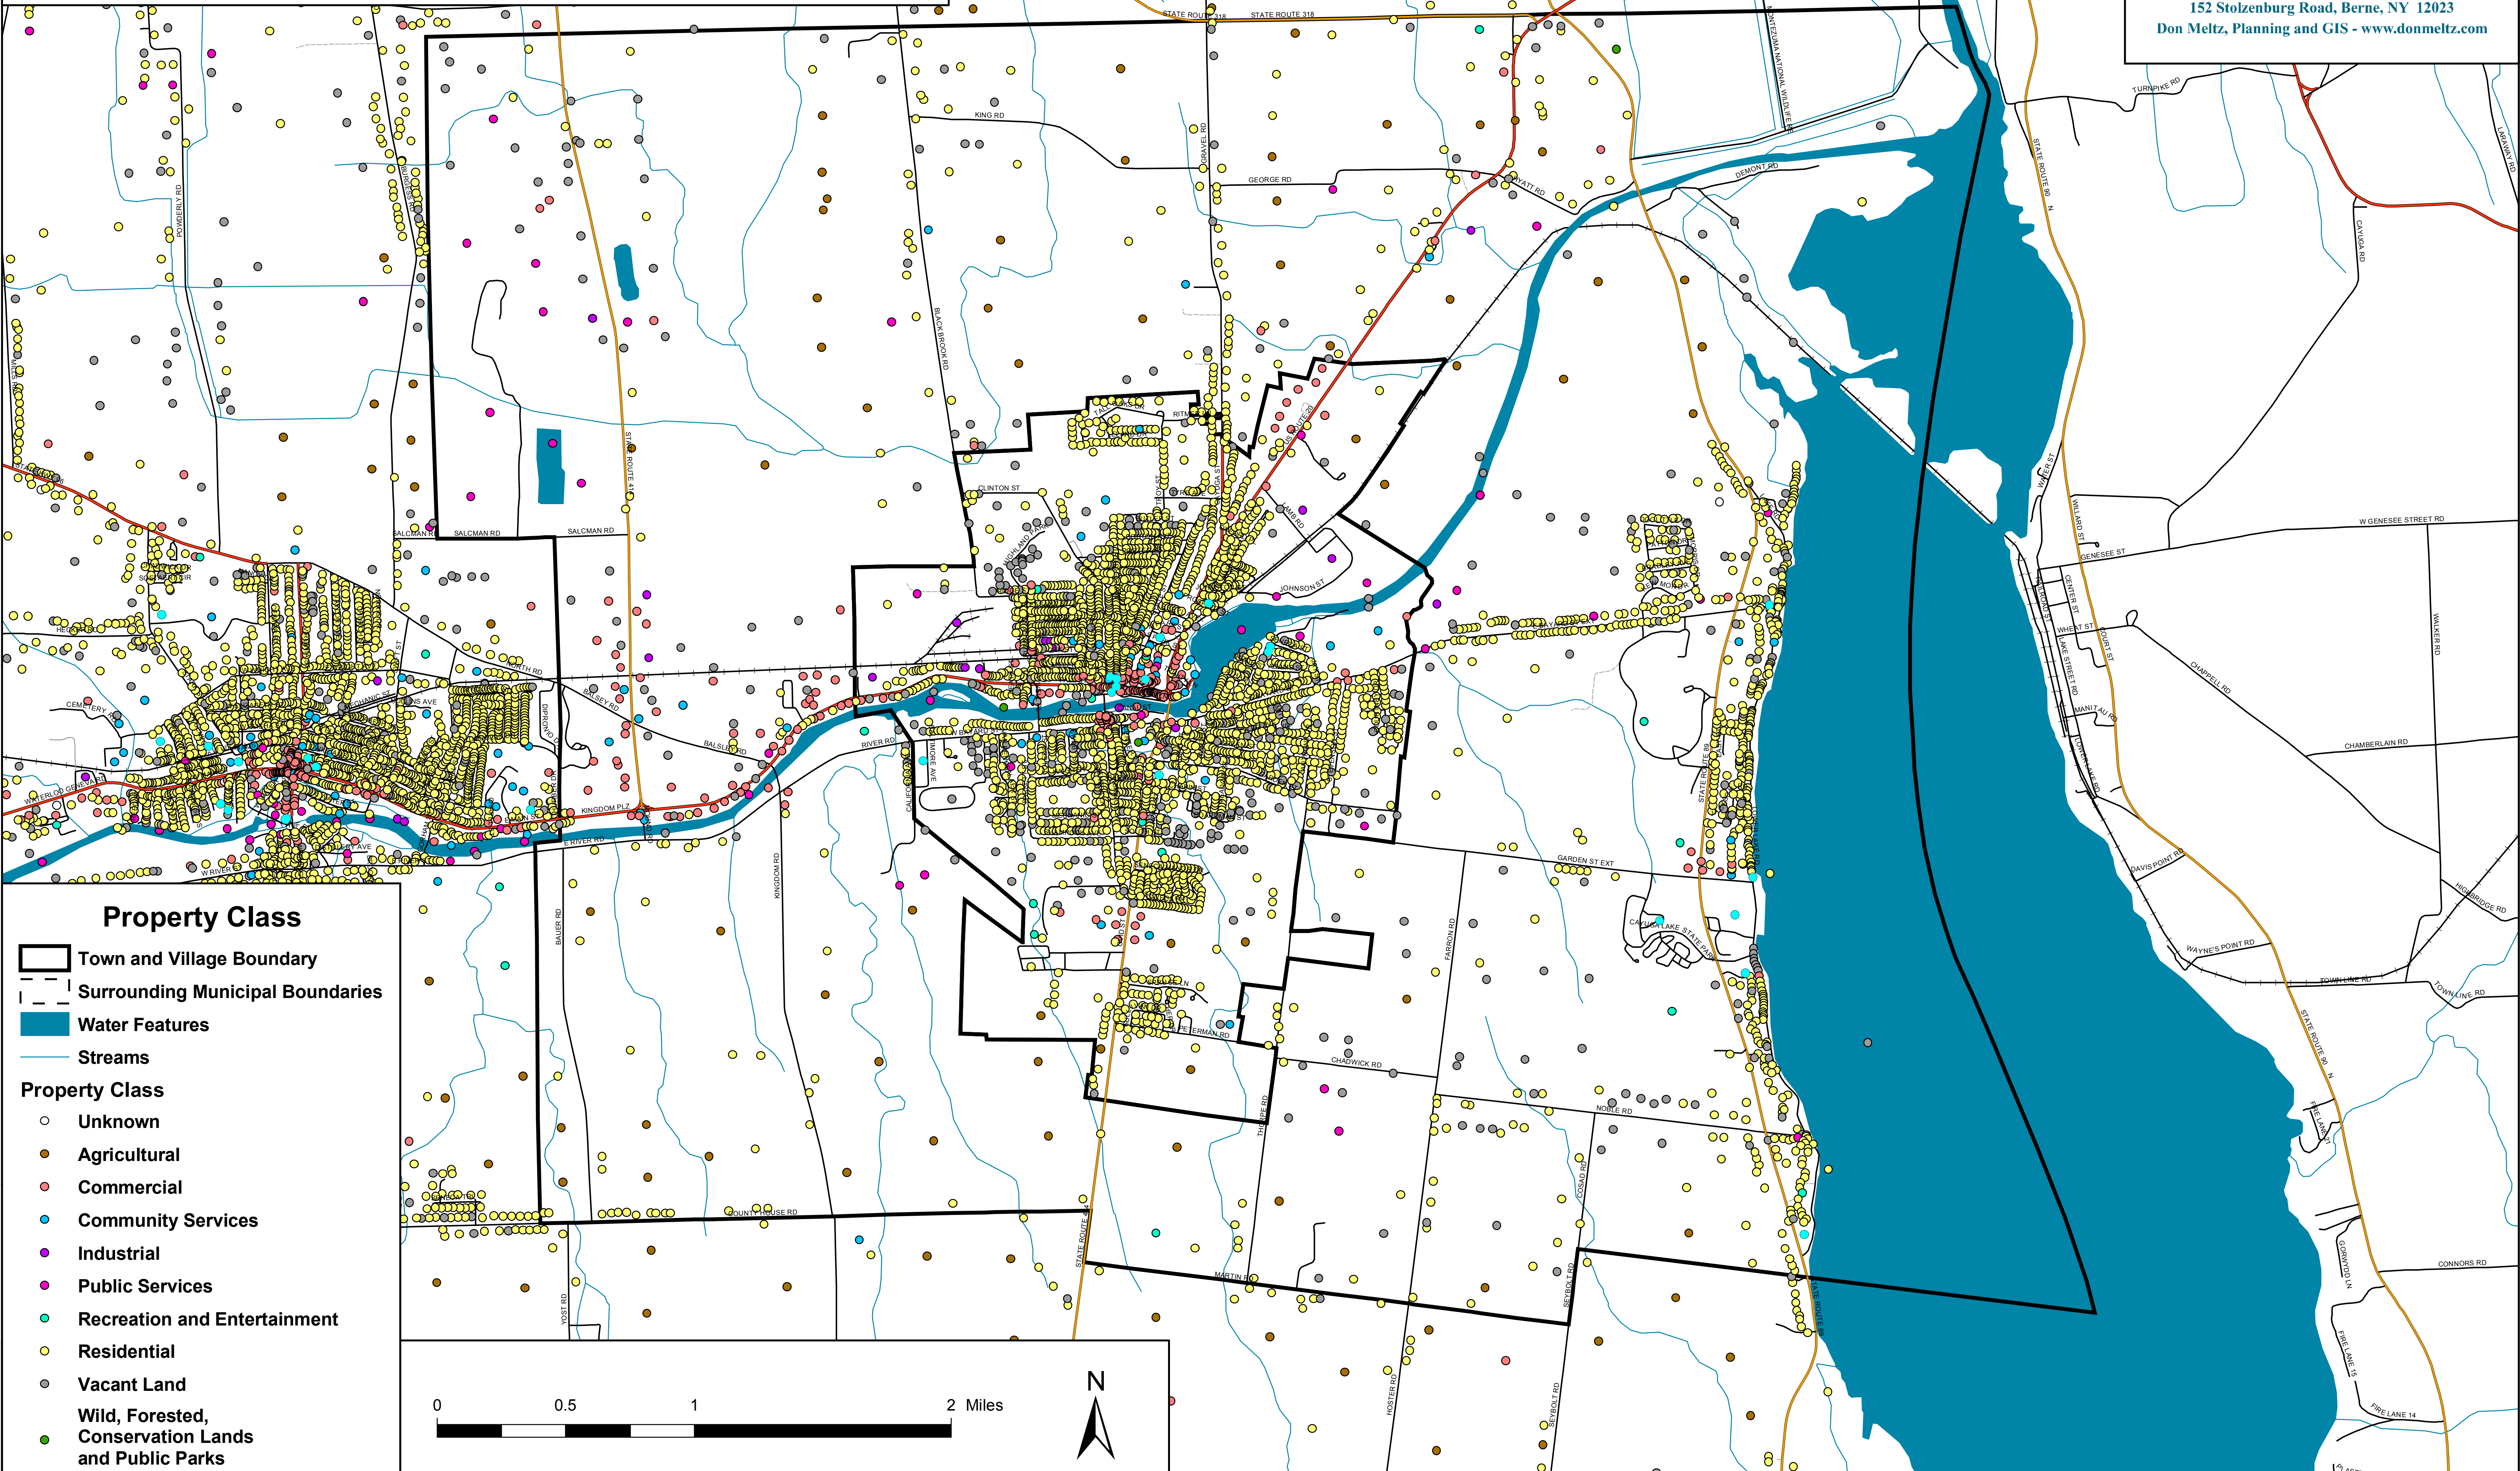

Town and Village of Seneca Falls

Seneca County, NY

Nan Stolzenburg, AICP - www.planningbetterplaces.com
 152 Stolzenburg Road, Berne, NY 12023
 Don Meltz, Planning and GIS - www.donmeltz.com

Property Class

- Town and Village Boundary
- Surrounding Municipal Boundaries
- Water Features
- Streams
- Property Class**
- Unknown
- Agricultural
- Commercial
- Community Services
- Industrial
- Public Services
- Recreation and Entertainment
- Residential
- Vacant Land
- Wild, Forested, Conservation Lands and Public Parks

0 0.5 1 2 Miles